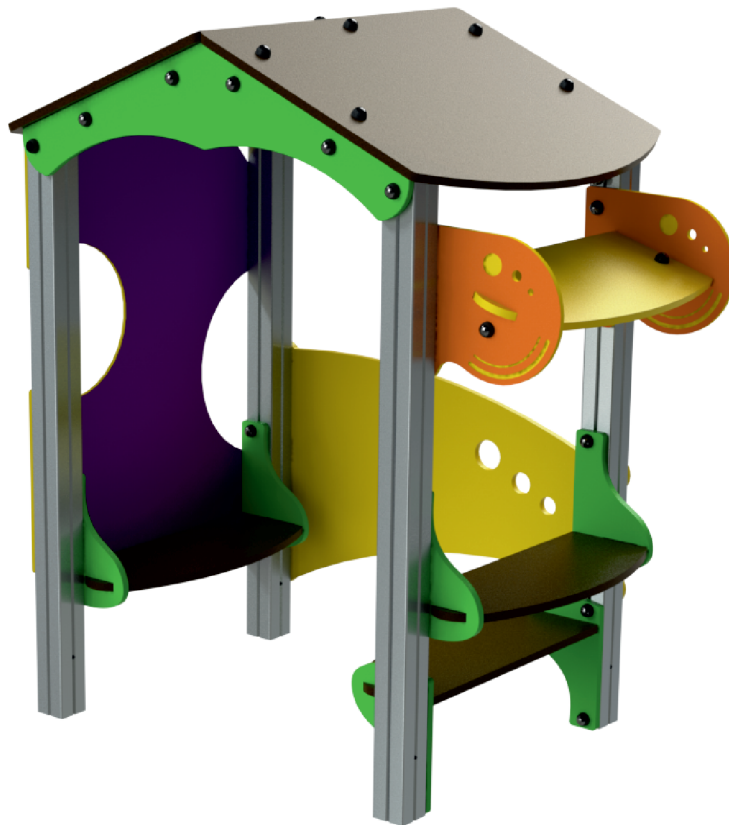

SANDVIK PLAY

SOMMERFUGL

14-ELDAN031AL