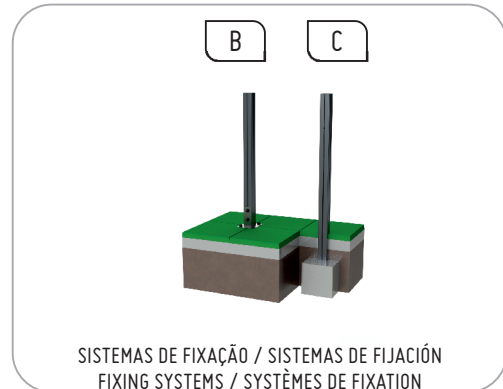

Metal Pieces

Fixation System:

Type B – Standard consisting of metal base bolted to the ground with metal bushings;

Type C – Standard composed of plumbing applied directly to the ground and cast with concrete;

Screws and accessories

Screws: Zinc-plated steel or optionally AISI 304 stainless steel;

Capsules: PP polypropylene plastic;

Have fun: While having fun, children acquire immense physical abilities to social interactions.