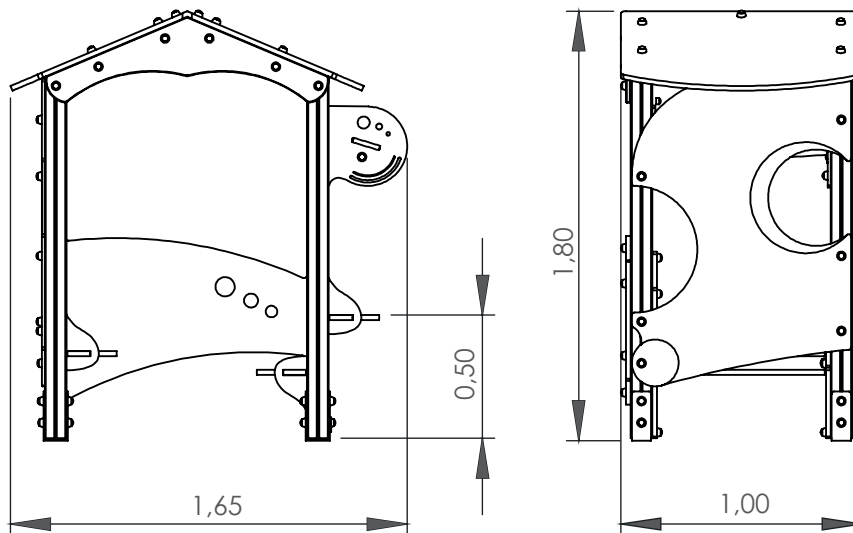

18m²	0,50m	1-10	3