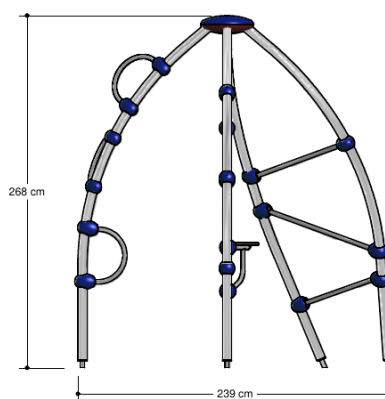

PNRE010.004

Pioneer Apollonius 004

4-12

4 - 12

2.4 x 2.4 x 2.7 m

6.0 x 6.0 m

6.0 x 6.0 m

2.4 m

Playfunctions

Climbing, sitting

Material

The basic material consists of stainless steel, Trespa (thickness 16 mm) and only high-performance plastics. All materials are each attached with stainless steel fasteners.

Anchorage

Stainless steel anchor mounted on stand by stainless steel fasteners. Concrete is not required

Comments

If the soil does not contribute to the stability it may be necessary to add concrete.

Opvangzone

Impact area

□ WAS, Dutch law

□ EN1176

Obstakelvrije zone

Obstacle free zone

□ WAS, Dutch law

□ EN1176