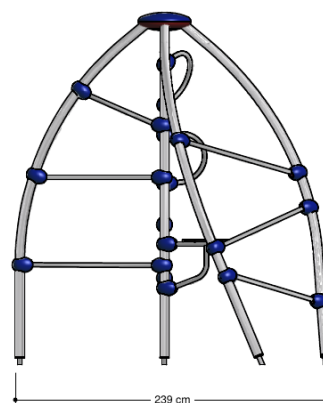

PNRE010.004

Pioneer Apollonius 004

4-12

4 - 12

2.4 x 2.4 x 2.7 m

6.0 x 6.0 m

6.0 x 6.0 m

2.4 m

Playfunctions

Climbing, sitting

Material

The basic material consists of stainless steel, Trespa (thickness 16 mm) and only high-performance plastics. All materials are each attached with stainless steel fasteners.

Anchorage

Stainless steel anchor mounted on stand by stainless steel fasteners. Concrete is not required

Comments

If the soil does not contribute to the stability it may be necessary to add concrete.

Opvangzone

Impact area

□ WAS, Dutch law

□ EN1176

Obstakelvrije zone

Obstacle free zone

□ WAS, Dutch law

□ EN1176