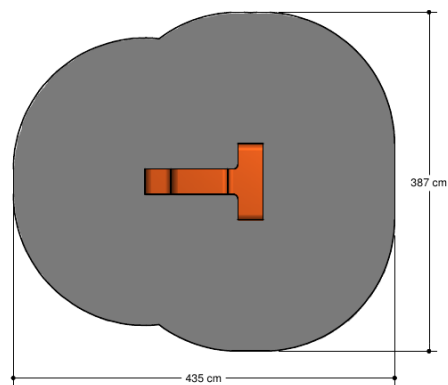

LTPE381.757

Little-Play Totelli

1+

1 - 6

1.4 x 0.9 x 0.6 m

4.4 x 3.9 m

4.4 x 3.9 m

< 0.6 m

Playfunctions

Climbing, street play, sitting

Material

Made of reinforced polyester in orange YT 122 and white YT 100.

Anchorage

Concrete footings

- ☐ **Opvangzone**
  Impact area
- ☐ **Obstakelvrije zone**
  Obstacle free zone
- ☐ **Opvangzone EN1176**
  Impact area EN1176
- ☐ **Obstakelvrije zone EN1176**
  Obstacle free zone EN1176