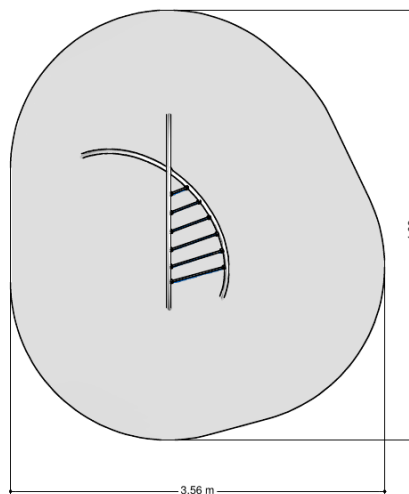

# LTPE381.706

Little-Play Twisted

1+

1 - 6

1.9 x 1.4 x 0.6 m

5.0 x 4.0 m

5.0 x 4.0 m

< 0.6 m