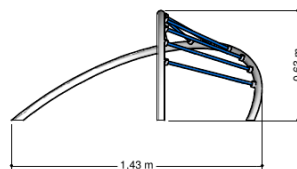

Anchorage

Concrete footings