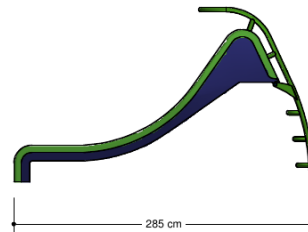

Anchorage

Concrete footings

Opvangzone

Impact area

Obstakelvrije zone

Obstacle free zone

Opvangzone EN1176

Impact area EN1176

Obstakelvrije zone EN1176