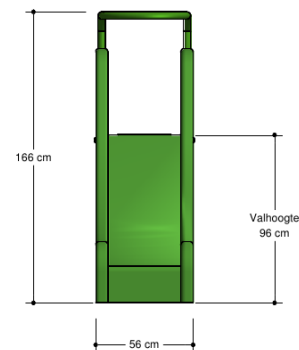

Anchorage

Concrete footings

Opvangzone

Impact area

Obstakelvrije zone

Obstacle free zone

Opvangzone EN1176

Impact area EN1176

Obstakelvrije zone EN1176