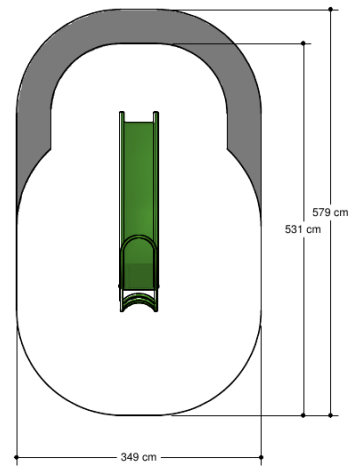

Free Play

FRPE511.001

Slide

FRPE511.001

Slide

1+

3 - 8

2.9 x 0.6 x 1.7 m

3.5 x 5.3 m

3.5 x 5.8 m

1.0 m

Playfunctions

Sliding

Material

Made from recycled Rebo material in the colour black, interconnected using aluminum tubes in the colour green. The assembly/ and mounting details in the color blue. The slide is made of polyester. The panels in the unit are made of 19 mm thick plastic HMPE (High Molecular Polyethylene).