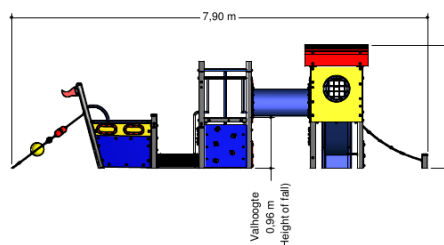

MNPE403.001

Ship

1+

1 - 6

7.9 x 5.0 x 2.4 m

11.5 x 8.5 m

11.5 x 8.5 m

1.0 m

Playfunctions

Sliding, play house, role play, crawling

Material

Made from recycled Rebo material in the colour black, interconnected using galvanized steel tubes coated in colour and galvanized studs. Nets and ropes are made of 16 mm. Hercules vandal-resistant rope. The panels in the platform are made of 19 mm thick plastic HMPE (High Molecular Polyethylene).

Anchorage

Buried / concrete footings

- ☐ Opvangzone
  Impact area
- ☐ Obstaclevrije zone
  Obstacle free zone
- ☐ Opvangzone EN1176
  Impact area EN1176
- ☐ Obstaclevrije zone EN1176
  Obstacle free zone EN1176