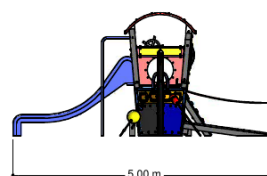

MNPE403.001

Ship

1+

1 - 6

7.9 x 5.0 x 2.4 m

11.5 x 8.5 m

11.5 x 8.5 m

1.0 m

Playfunctions

Sliding, play house, role play, crawling

Material

Made from recycled Rebo material in the colour black, interconnected using galvanized steel tubes coated in colour and galvanized studs. Nets and ropes are made of 16 mm. Hercules vandal-resistant rope. The panels in the platform are made of 19 mm thick plastic HMPE (High Molecular Polyethylene).

Anchorage

Buried / concrete footings