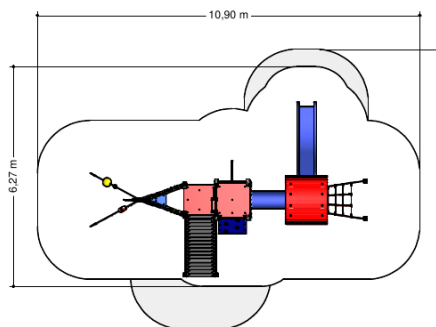

MNPE403.001

Ship

1+

1 - 6

7.9 x 5.0 x 2.4 m

11.5 x 8.5 m

11.5 x 8.5 m

1.0 m

Playfunctions

Sliding, play house, role play, crawling

Material

Made from recycled Rebo material in the colour black, interconnected using galvanized steel tubes coated in colour and galvanized studs. Nets and ropes are made of 16 mm. Hercules vandal-resistant rope. The panels in the platform are made of 19 mm thick plastic HMPE (High Molecular Polyethylene).

Anchorage

Buried / concrete footings

- ☐ Opvangzone
  Impact area
- ☐ Obstaclevrije zone
  Obstacle free zone
- ☐ Opvangzone EN1176
  Impact area EN1176
- ☐ Obstaclevrije zone EN1176
  Obstacle free zone EN1176